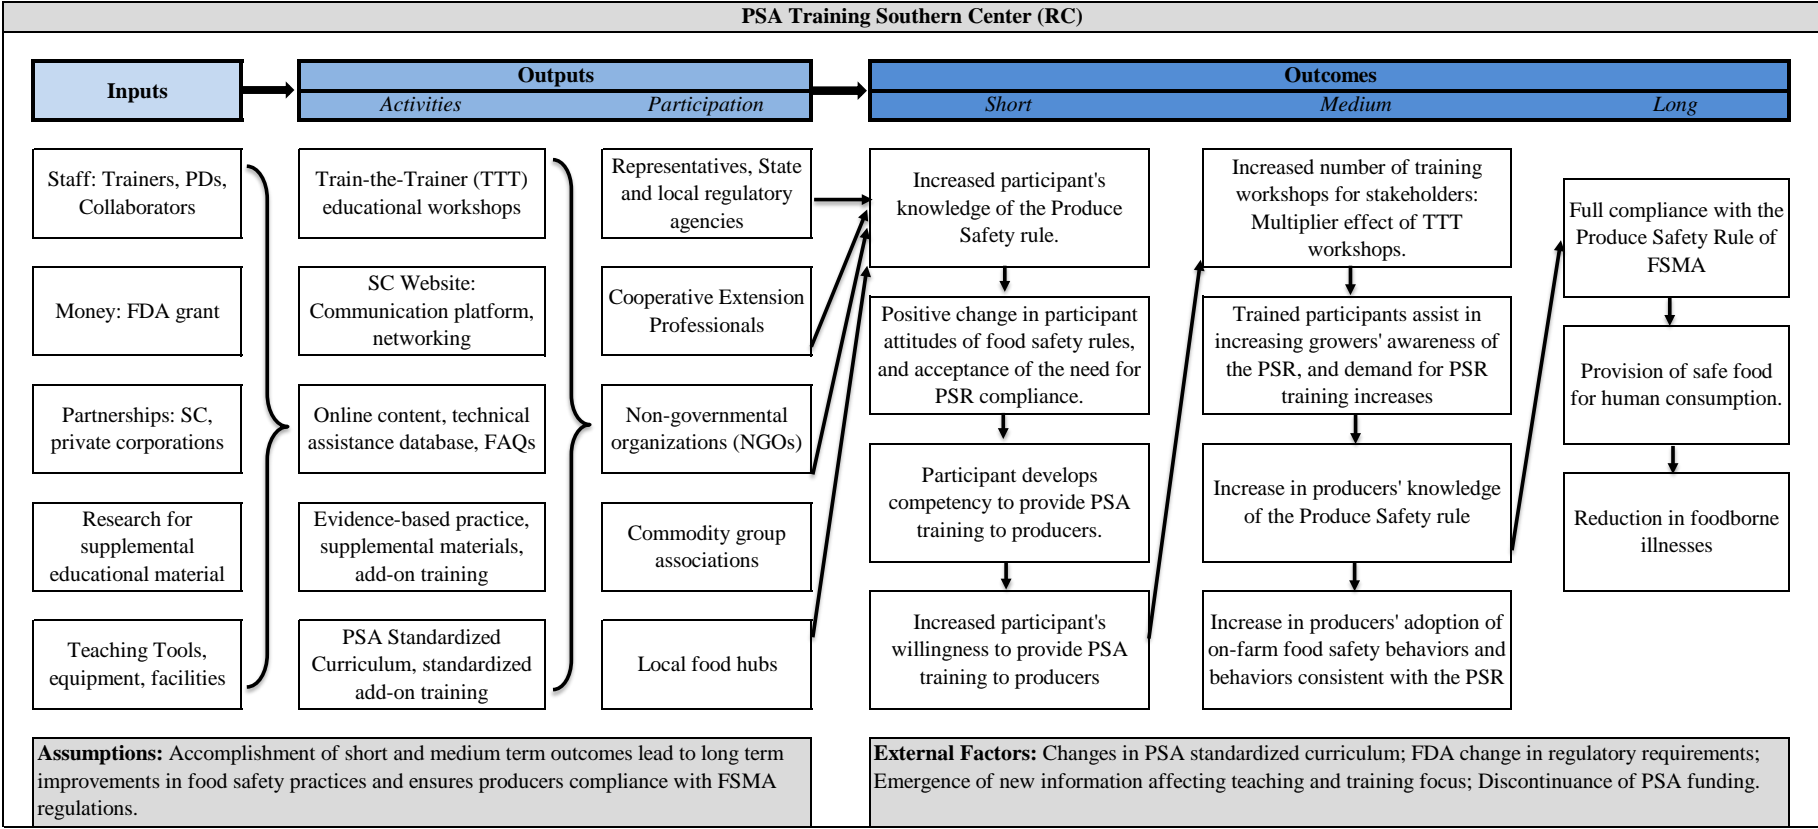

Program:	PSA: Logic Model
Situation:	PSA TTT workshops

Developed by USDA NIFA Award No. 2015-70020-24397; A Southern Training, Education, Extension, Outreach, and Technical Assistance Center to Enhance Produce Safety